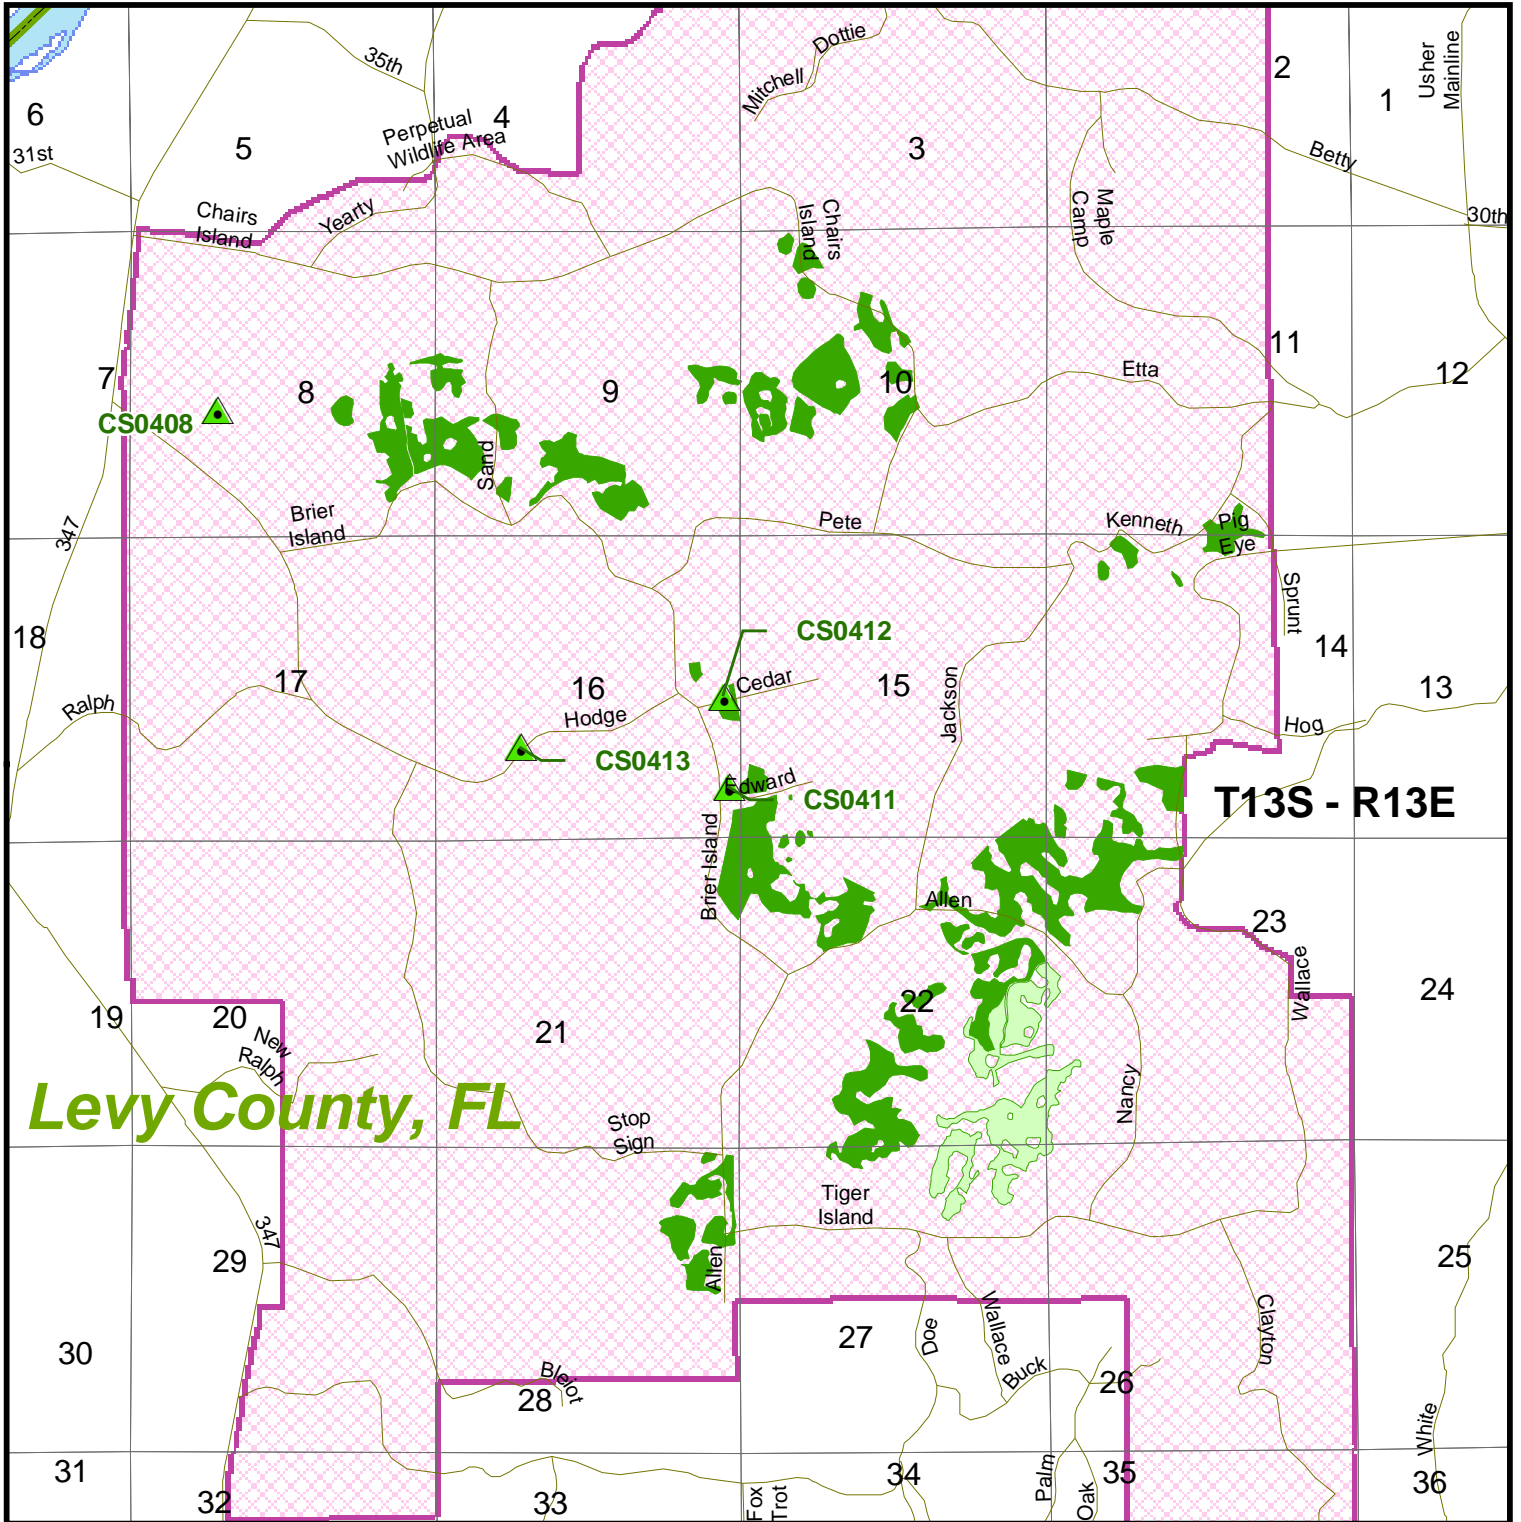

Planned Harvest Activities

Levy County, FL

T13S - R13E

	Food Plot		River/Perennial Stream
	Campsite		Intermittent Stream
	Interstate		Lakes/Reservoirs
	Highway		Leases
	Road		Thin
	RailRoads		Final
	Counties		

Hunt Lease Map Florida-2429

Final Harvest Acres: 423
Thin Acres: 79

Jan 19, 2011